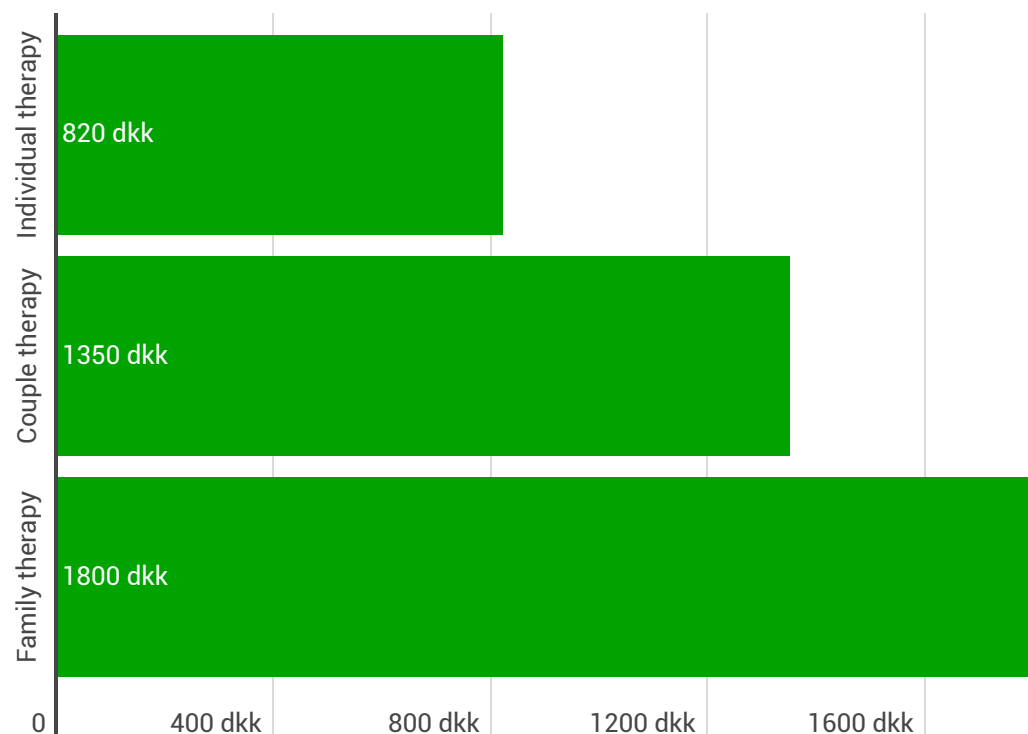

Services during normal business hours

My normal business hours are in the interval shown below

Prices are 50 minutes rates shown in Danish Kroner (DKK)

Monday: 09.00 - 18.00 CET / CEST

Tuesday: 09.00 - 18.00 CET / CEST

Wednesday: 09.00 - 18.00 CET / CEST

Thursday: 09.00 - 18.00 CET / CEST

Friday: 09.00 - 18.00 CET / CEST